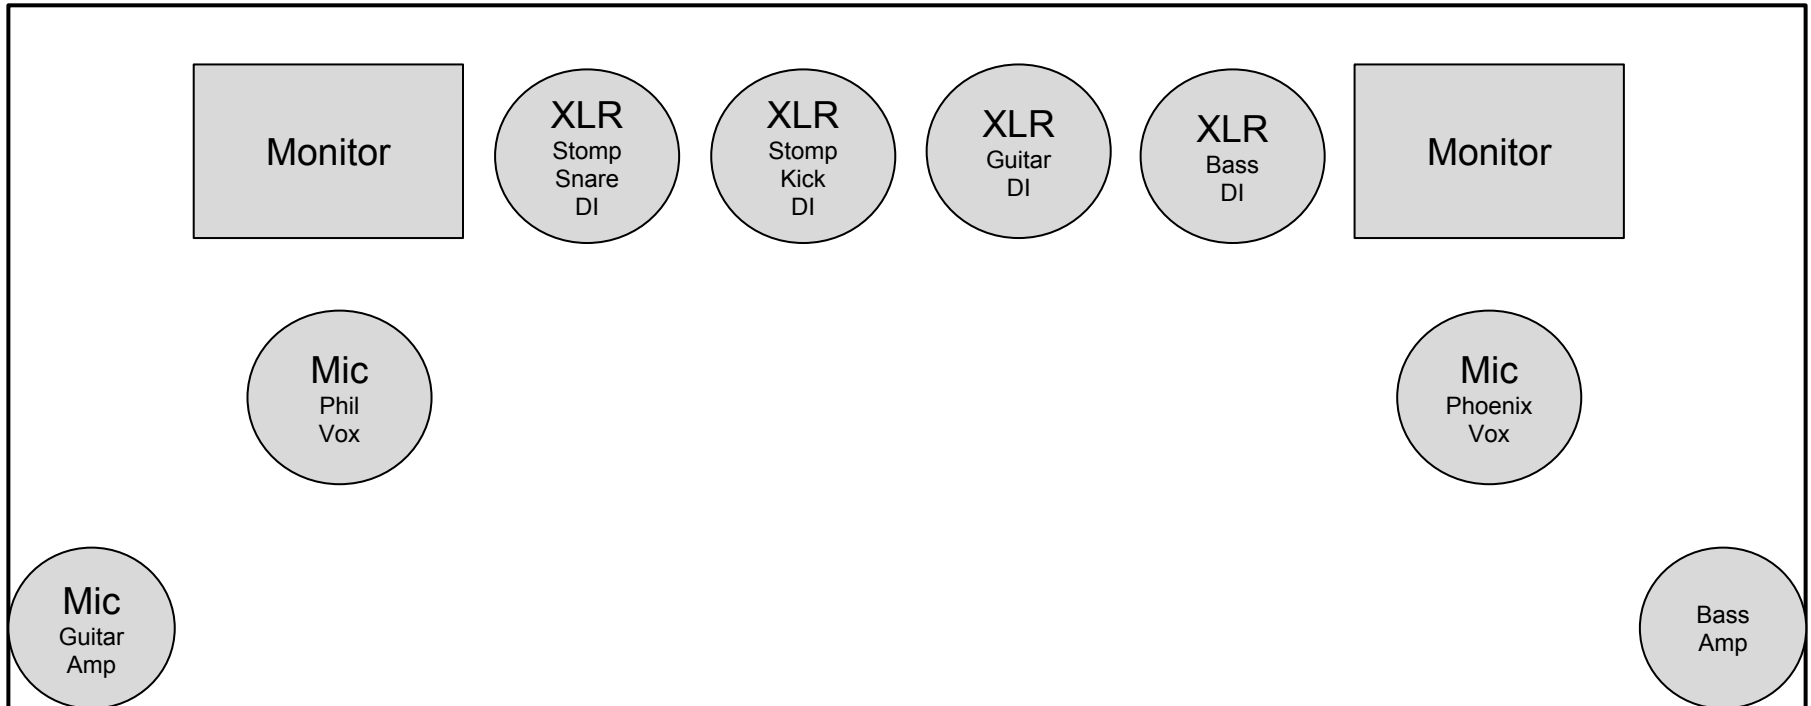

# ROEBUCK

## Stage Plot & Input List

### Sound Notes

- Stomp Kick - lots of low end, like a kick drum
- Stomp Snare - punchy, like a snare drum
- Light reverb on entire mix

### Inputs

1. Mic - Vox L (Phil)
2. Mic - Vox R (Phoenix)
3. Mic - Guitar Amp
4. XLR - Guitar DI
5. XLR - Bass DI
6. XLR - Stomp Kick DI
7. XLR - Stomp Snare DI